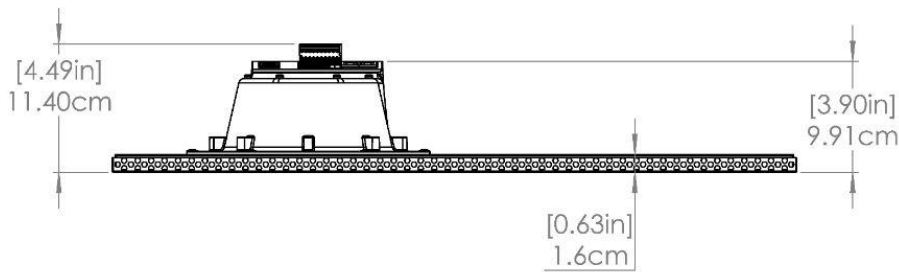

Ceiling Depth

Job Name:	Date:	Location:
Notes: