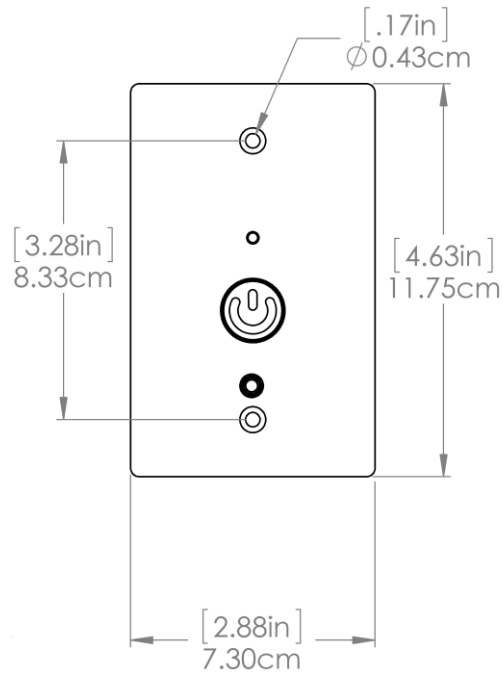

## Specifications

- Audio Input: Standard 3.5mm (1/8") stereo jack, consumer line level input
- Max Cable Length to speaker: 20m
- Temperature Range: -20°C to +70°C
- Dimensions: 4.63" x 2.88" x 1.25"
- Construction: 24-gauge steel plate with white polyester powder coat paint
- Warranty: 2 years limited

## Connections

Connects to the Wahsega Ceiling Speaker, Wahsega Surface Mount Wall Speaker, Wahsega IP Display or Second-Room (-2R) Wahsega speaker via a standard RJ45 jack on rear of plate. Power supplied from the Wahsega speaker. Maximum distance from speaker is 20 meters.

# Dimensions

Job Name:  Model Numbers:  Date:

Location:  Notes: