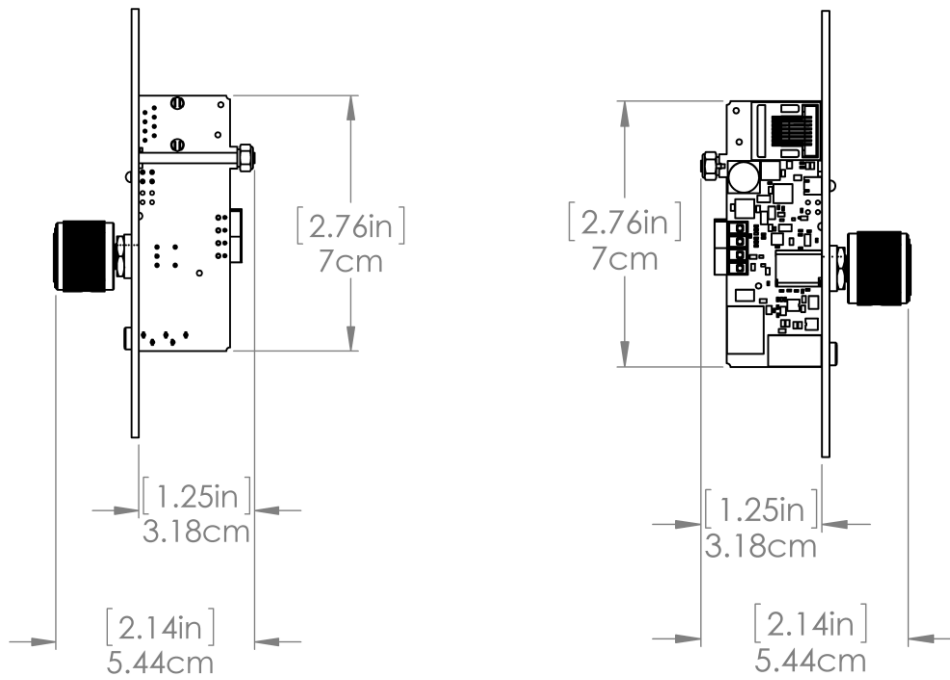

## Specifications

- Audio Input: Standard 3.5mm (1/8") stereo jack, consumer line level input
- Max Cable Length to speaker: 20m
- Temperature Range: -20°C to +70°C
- Dimensions: 4.63" x 2.88" x 1.25"
- Construction: 24-gauge steel plate with white polyester powder coat paint
- Warranty: 2 years limited

## Connections

Connects to the Wahsega Ceiling Speaker, Wahsega Surface Mount Wall Speaker, Wahsega IP Display or Second-Room (-2R) Wahsega speaker via a standard RJ45 jack on rear of plate. Power supplied from the Wahsega speaker. Maximum distance from speaker is 20 meters.

# Dimensions

Job Name:  Model Numbers:  Date:

Location:  Notes: