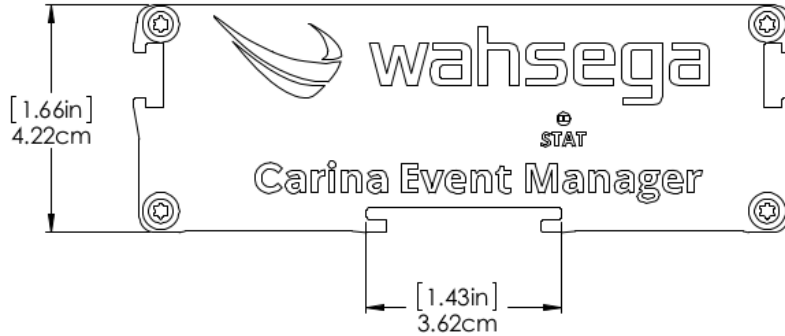

Front View

Side View

Rear View

Job Name: Model Numbers: Date:

Location: Notes: