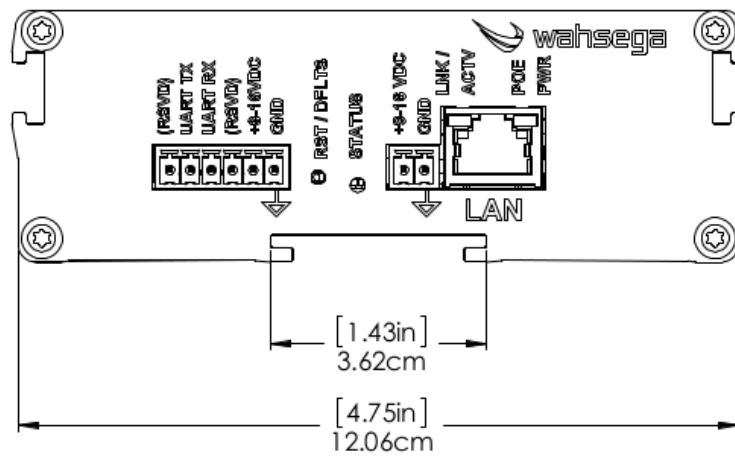

Job Name: **Model Numbers:** **Date:**

Location: **Notes:**

Specifications

- Ethernet: 10/100 Mbps
- Protocol: SIP RFC 3261 compatible
- Power Input: PoE 802.3af or +9-16V DC
- Current Draw: <2W
- Max Cable Length: 100m (per standard)
- Temperature Range: -40C to +60C
- Construction: Aluminum extrusion with aluminum faceplates
- Dimensions: 1.66" H x 4.75" W x 5.30" D
- Weight: 15.1 ounces
- Warranty: 2 years limited

Carina

Job Name: Model Numbers: Date:

Location: Notes:

Front View

Side View

Rear View

Job Name: Model Numbers: Date:

Location: Notes: