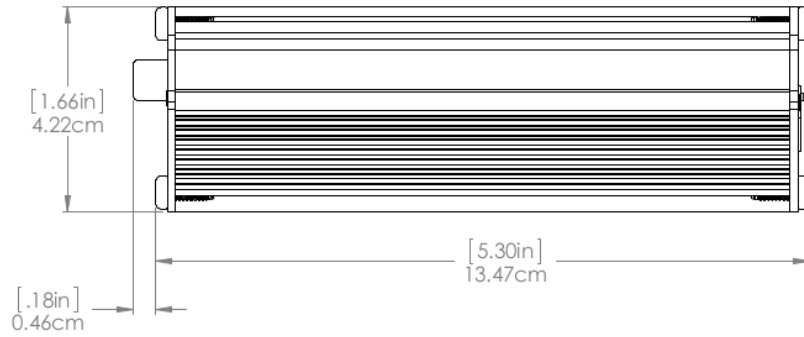

Job Name: **Model Numbers:** **Date:**

Location: **Notes:**

Specifications

- Ethernet: 10/100 Mbps
- Protocol: SIP RFC 3261 compatible
- Power Input: PoE 802.3af or +9-16V DC
- Current Draw: <2W
- Max Cable Length: 100m (per standard)
- Temperature Range: -40C to +60C
- Construction: Aluminum extrusion with aluminum faceplates
- Dimensions: 1.66" H x 4.75" W x 5.30" D
- Weight: 15.1 ounces
- Warranty: 2 years limited

Carina

Job Name: Model Numbers: Date:

Location: Notes:

Front View

Side View

Rear View

Job Name: Model Numbers: Date:

Location: Notes: