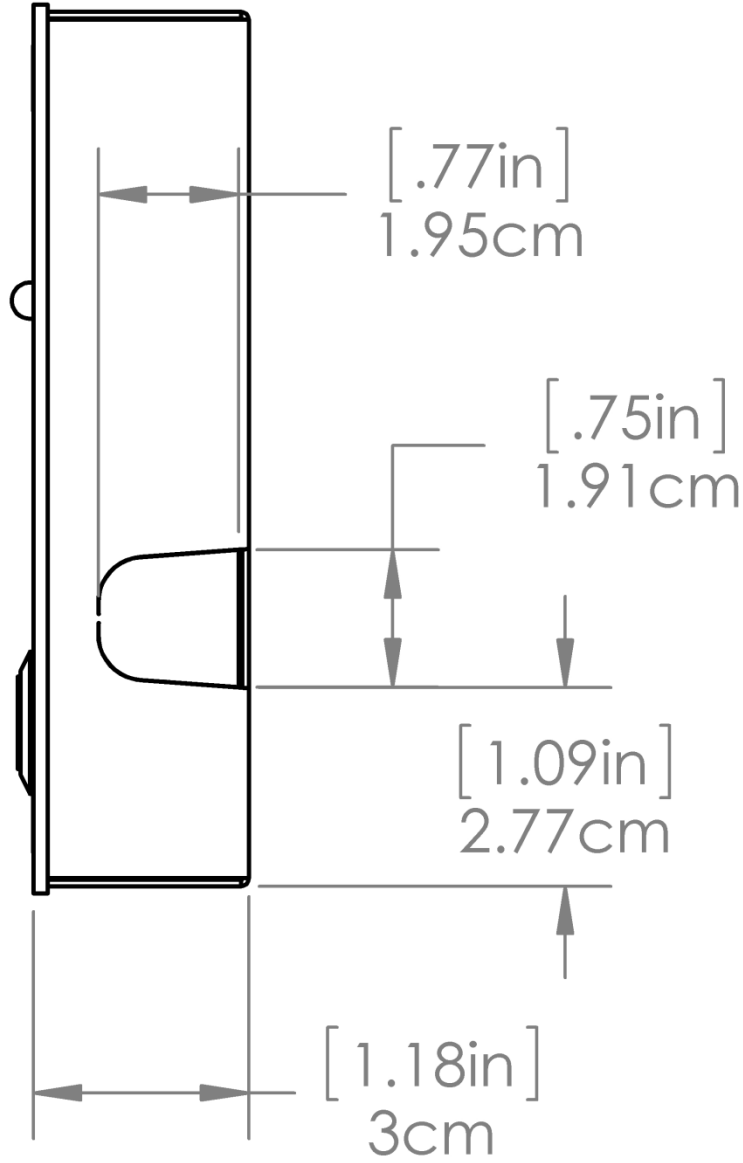

## Specifications

- Ethernet: 10/100 Mbps (Can force 10Mbps full-duplex)
- Protocol: SIP RFC 3261 compatible
- Temperature Range: -40°C to +60°C
- Audio Codecs: G.711 uLaw, G.711 aLaw, G.722 HD, G.726 fixed payload, G.729, DVI4 HD, DVI4 Narrowband, OPUS
- Audio Sampling: Up to 48KHz
- Form C (SPDT) Relay Contact Closure Rating: 30VDC or 270VAC, 3A
- Dimensions: 4.87" x 4.35" x 1.18" (H x W x D)
- Warranty: 2 years limited
- Regulatory Compliance: FCC Class B
- Power Input: PoE 802.3af

### Dimensions

WL-PBM-CAR-W-R  
Front view

Job Name:  Model Numbers:  Date:

Location:  Notes:

WL-PBM-CAR-W-R  
Side view

Job Name:  Model Numbers:  Date:

Location:  Notes:

WL-PBM-CAR-W-R  
Top view