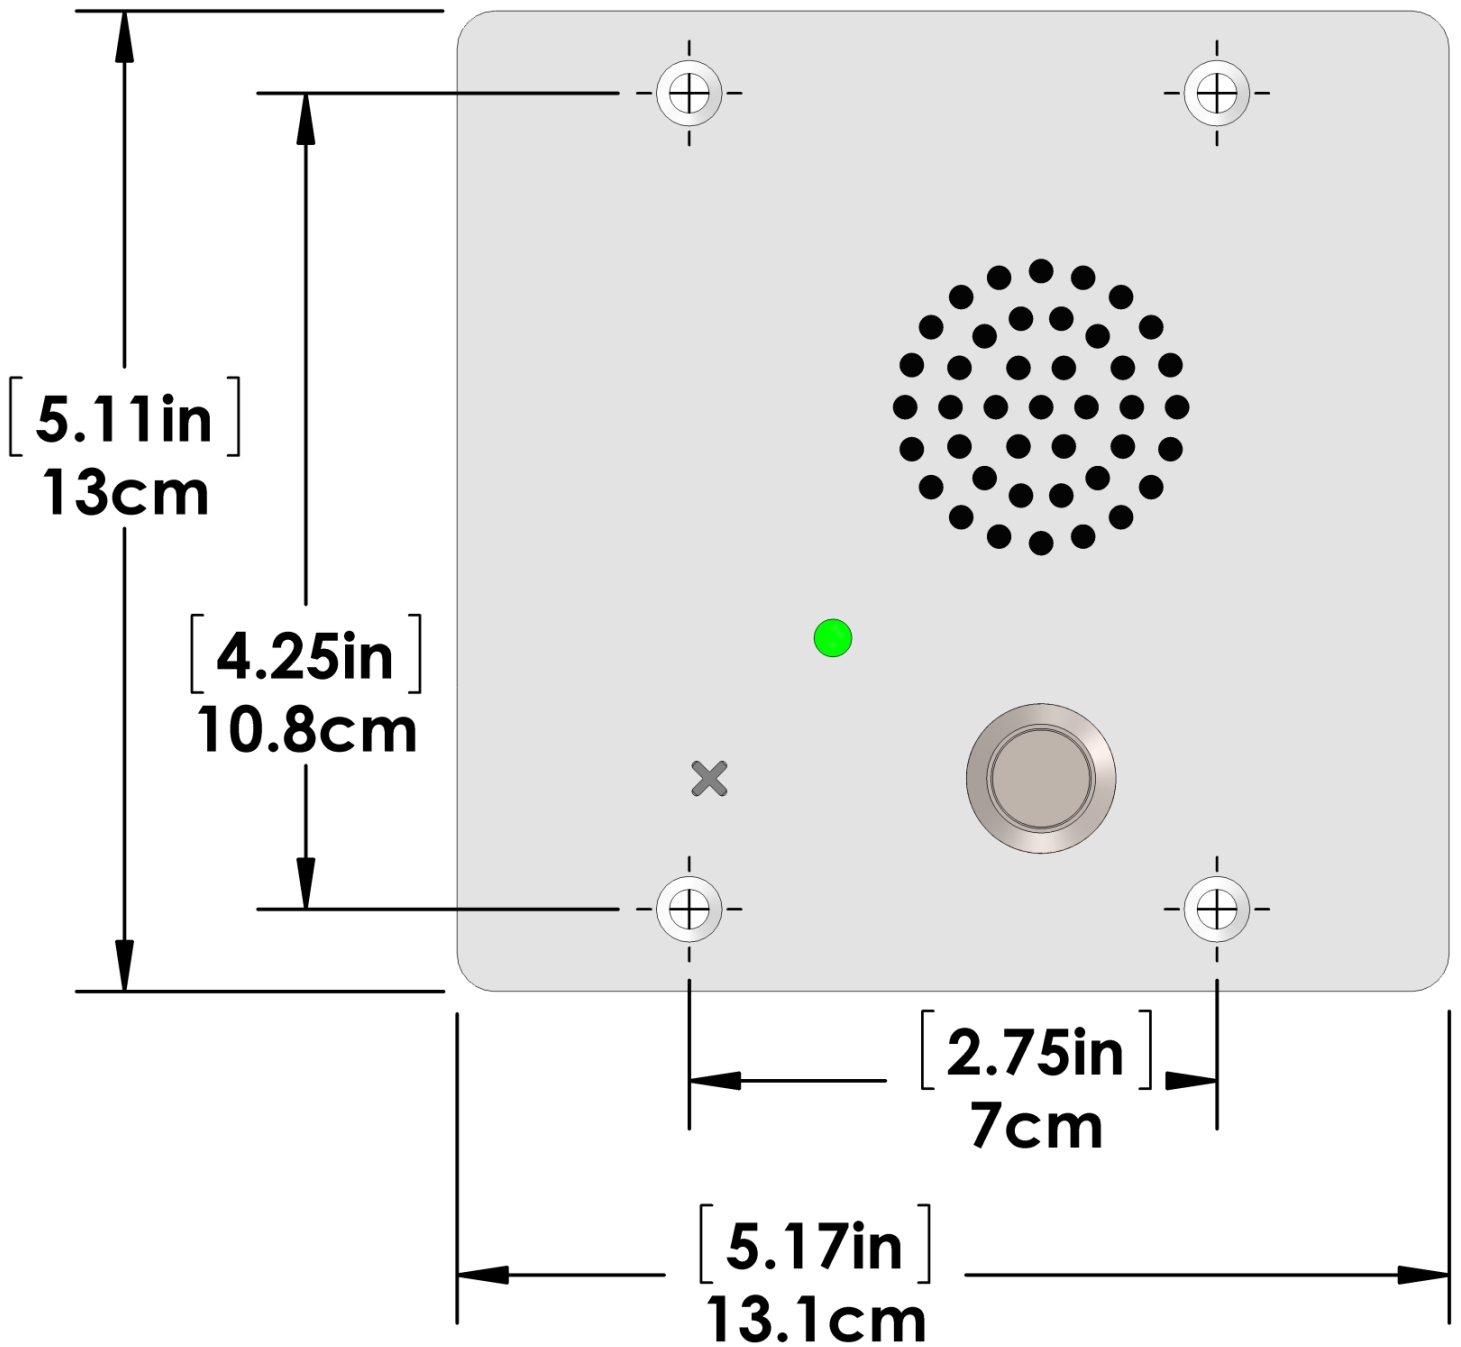

Dimensions

WL-IC-FLMT-CAR-I-W-R

Front view
(to scale)

Job Name: Model Numbers: Date:

Location: Notes: