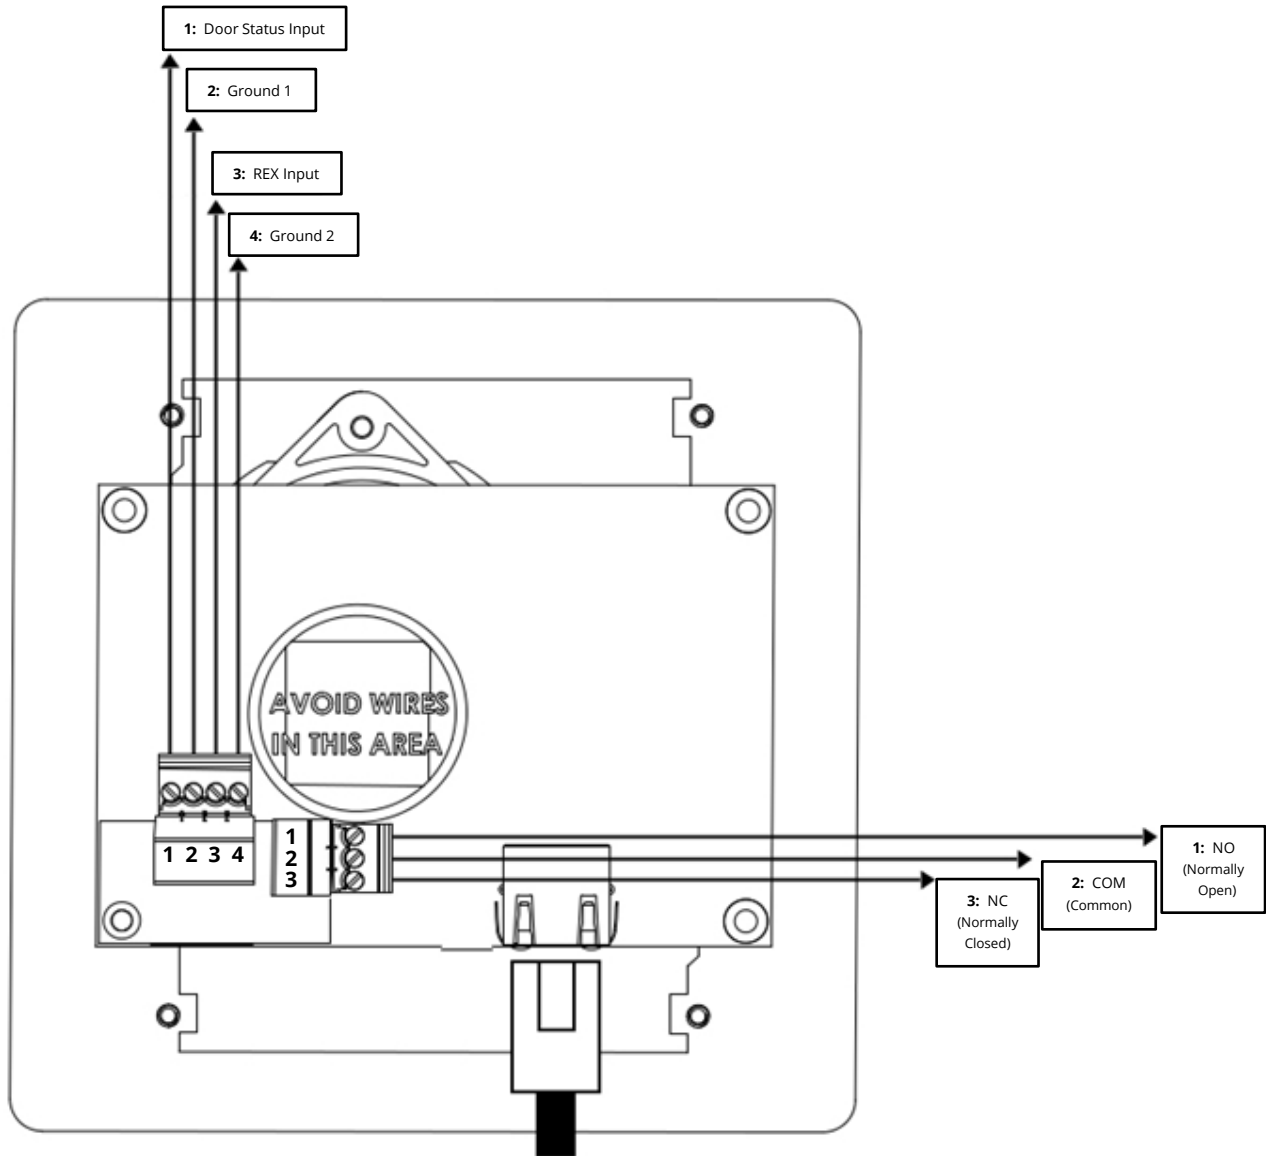

Carina Recessed Indoor Intercom

Description

The Carina Recessed Indoor Intercom is designed and manufactured in the USA. With the highest quality two-way audio in the industry, it is perfect for use in schools and universities, warehouses, secure locations, parking garages and retail locations. Using PoE power, installation is simple and secure with optional vandal resistant security screws. Quickly configure each unit with Wahsega's Carina Event Manager, which will automatically detect the intercom at startup. Electrical junction box enclosure (WL-FLMT-BKBX) not included.

WL-IC-FLMT-CAR-I-W-R

Wahsega Labs
Intercom
Flush Mount (Recessed)
Carina
Indoor
White
with Relay

Available Carina Recessed Indoor Intercom Model Numbers:

- WL-IC-FLMT-CAR-I-W-R**
- WL-IC-FLMT-CAR-INB-W-R**
- WL-IC-FLMT-CAR-I2B-W-R**

Job Name: Model Numbers: Date:

Location: Notes:

Dimensions

WL-IC-FLMT-CAR-I-W-R

Front view
(to scale)

Job Name: Model Numbers: Date:

Location: Notes:

WL-IC-FLMT-CAR-I-W-R
Side view
(to scale)

Job Name: Model Numbers: Date:

Location: Notes:

Class 2 (PELV) Terminal Connections

NOTE: Ethernet cable can ONLY be installed in the orientation shown.

Job Name: Model Numbers: Date:

Location: Notes: