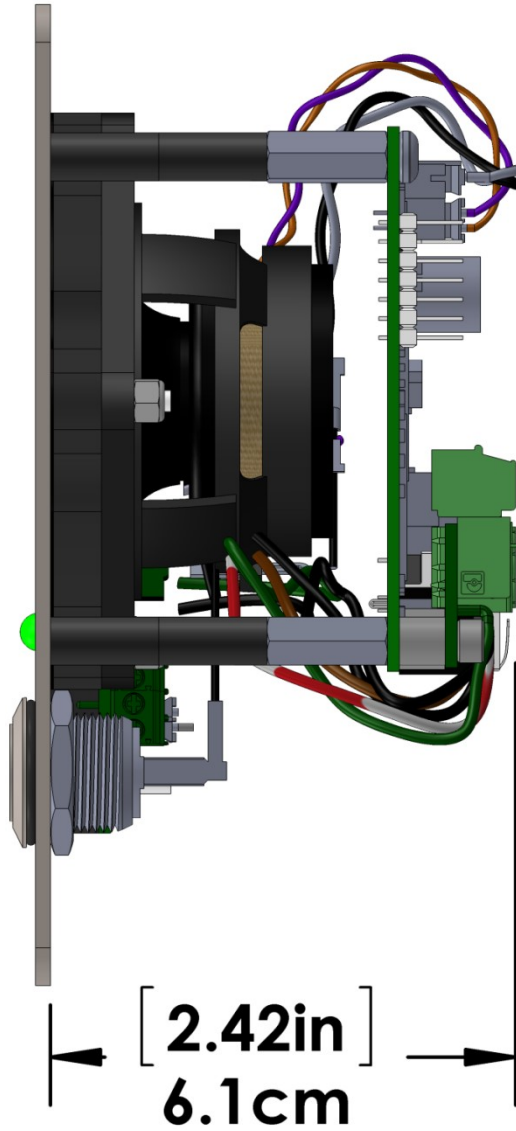

Carina Recessed Indoor Intercom

Description

The Carina Recessed Indoor Intercom is designed and manufactured in the USA. With the highest quality two-way audio in the industry, it is perfect for use in schools and universities, warehouses, secure locations, parking garages and retail locations. Using PoE power, installation is simple and secure with optional vandal resistant security screws. Quickly configure each unit with Wahsega's Carina Event Manager, which will automatically detect the intercom at startup. Electrical junction box enclosure (WL-FLMT-BKBX) not included.

Job Name: **Model Numbers:** **Date:**

Location: **Notes:**

Specifications

- Ethernet: 10/100 Mbps
- Protocol: SIP RFC 3261 Compatible
- Temperature Range: -40°C to +60°C
- Audio Codecs: G.711 uLaw, G.711 aLaw, G.722 HD, G.726 fixed payload, G.729, DVI4 HD, DVI4 Narrowband, OPUS
- Audio Sampling: Up to 48KHz
- Form C (SPDT) Relay Contact Closure Rating: 30VDC or 270VAC, 3A
- Dimensions: 5.11" H x 5.17" W x 2.81" D
- Electrical Box Required: 4 11/16" H x 4 11/16" W x **minimum** 2 1/2" D
- Warranty: 2 years limited
- Regulatory Compliance: FCC Class B
- Power Input: PoE 802.3af

Job Name: Model Numbers: Date:

Location: Notes:

Dimensions

WL-IC-FLMT-CAR-I-W-R

Front view
(to scale)

Job Name: Model Numbers: Date:

Location: Notes:

WL-IC-FLMT-CAR-I-W-R
Side view
(to scale)

Job Name: Model Numbers: Date:

Location: Notes:

Class 2 (PELV) Terminal Connections

NOTE: Ethernet cable can ONLY be installed in the orientation shown.

Job Name: Model Numbers: Date:

Location: Notes: