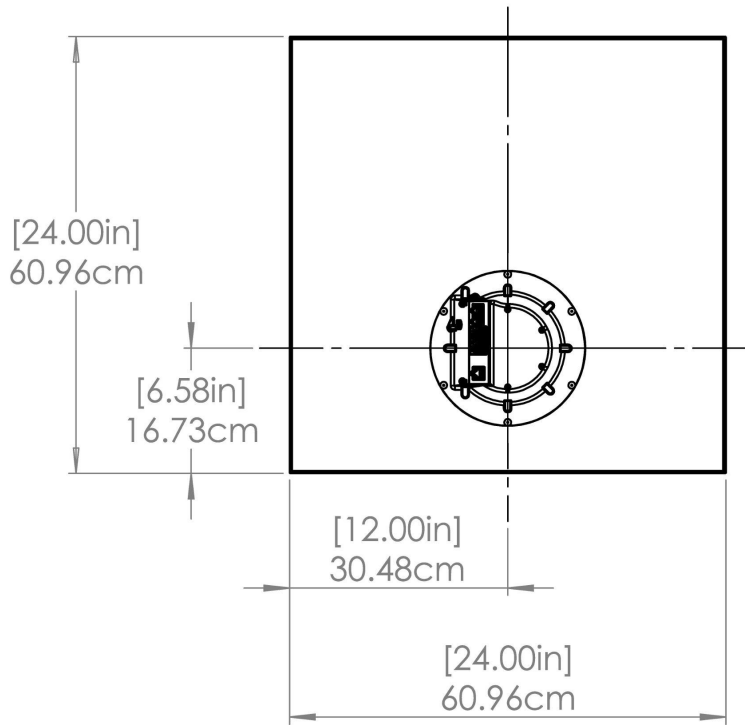

Job Name:

Date:

Location:

Notes:

2x2 Extension Ceiling Speaker

Specification Submittal

Model No: WL-SPKR-22-A

Dimensions

Length and Width

Ceiling Depth

Job Name:	Date:	Location:
Notes:		

2x2 Extension Ceiling Speaker

Model No: WL-SPKR-22-A

Specification Submittal

Connection

Job Name:	Date:	Location:
Notes:	