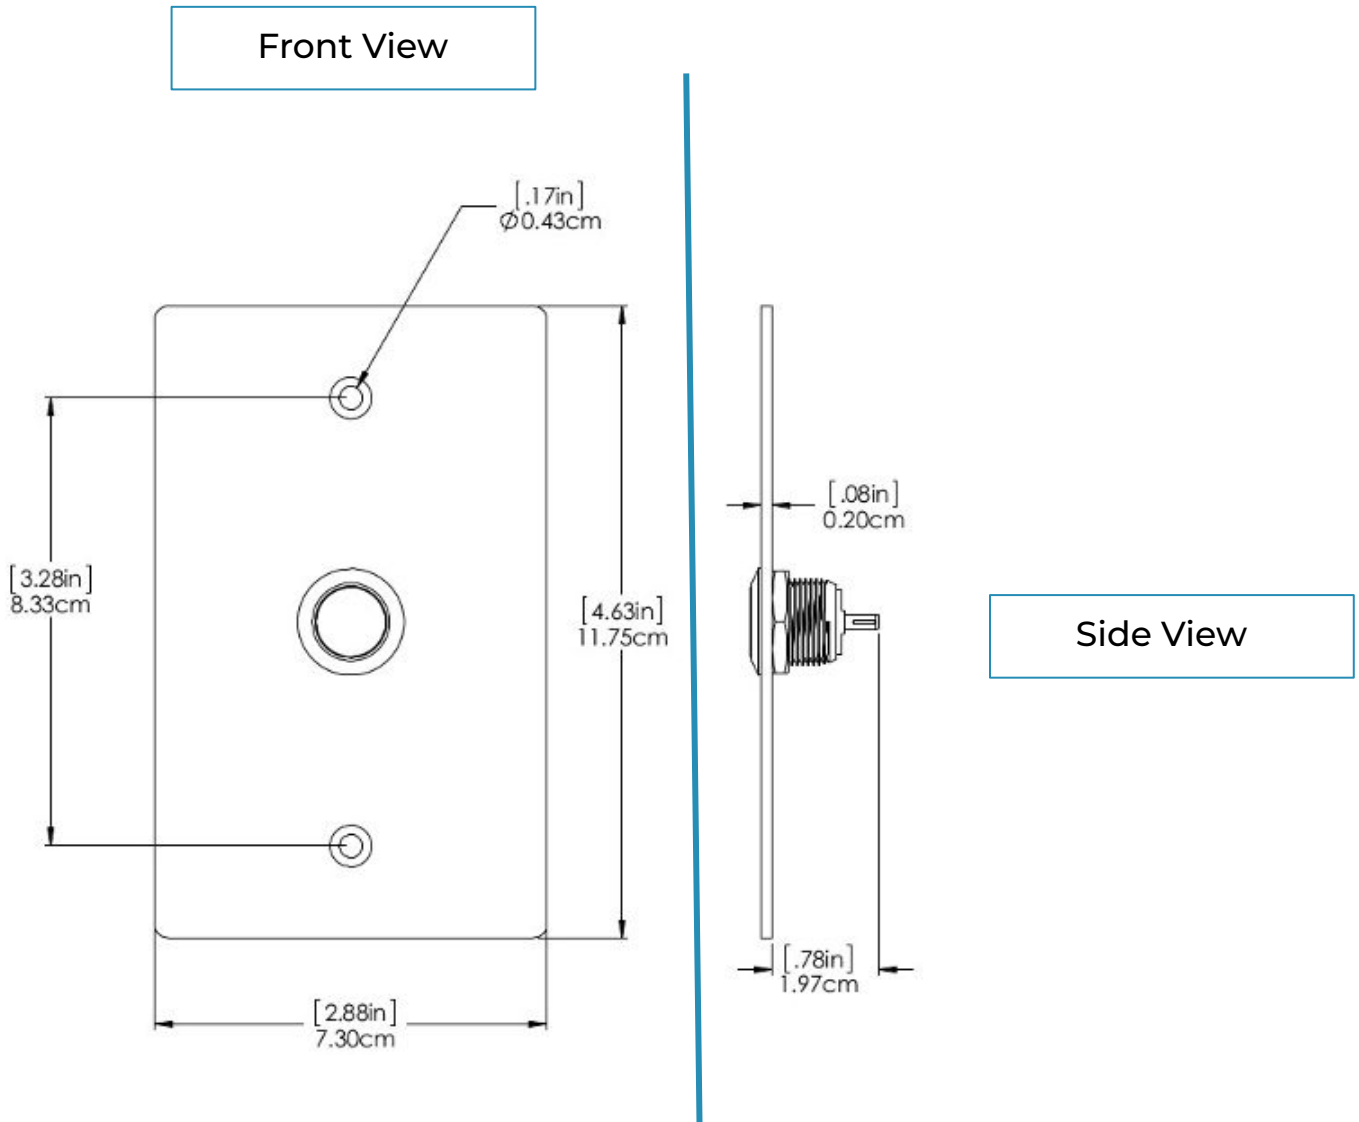

Call / Panic Button

Model No: WL-SPKR-RB-W

Specification Submittal

Specifications

Job Name:	Date:	Location:
Notes: