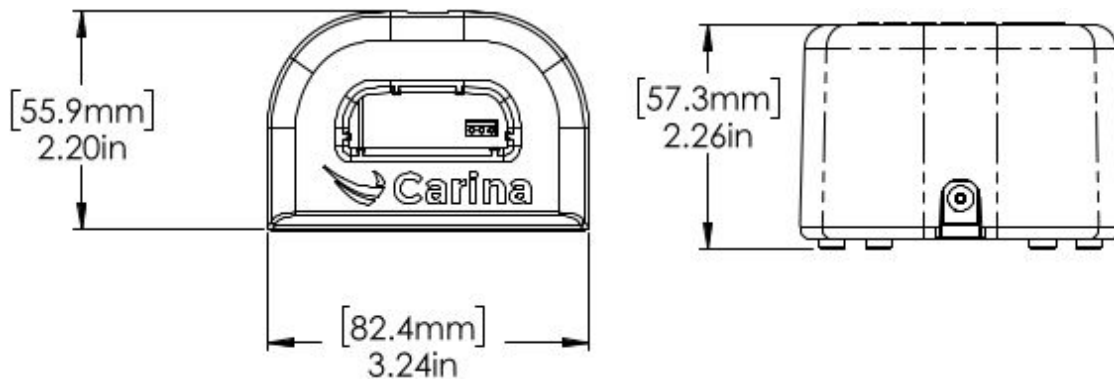

Model No: WL-MIC-WIR-KIT-1-CAR

Charging Cradle

- Model No: WL-MIC-WIR-CD-CAR
- Weight: 79 grams
- Construction: White ASA plastic
- Includes AC Adapter

Job Name:	Date:	Location:
Notes: