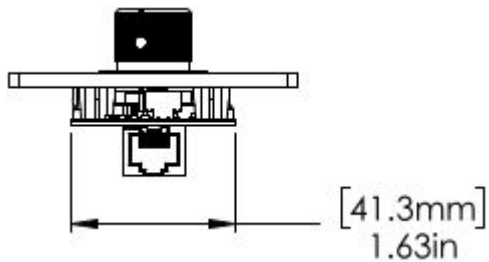

## Mixer

- Model No: WL-MIC-WIR-MXR-4CH-CAR
- Weight: 449 grams
- Construction: Aluminum extrusion with powder coated aluminum faceplate

Job Name:	Date:	Location:
Notes:		

Model No: WL-MIC-WIR-KIT-1-CAR

## Wall Plate

- Model No: WL-MIC-WIR-PLN-CAR
- Weight: 59 grams
- Construction: White ASA plastic
- Fits standard 1-gang box

Front View

Side View

Top View

Job Name:	Date:	Location:
Notes:		

Model No: WL-MIC-WIR-KIT-1-CAR