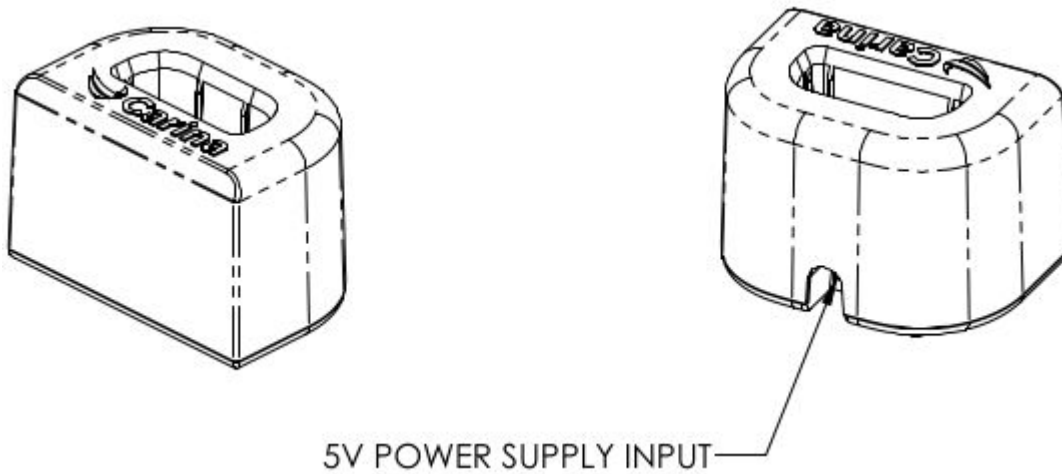

Model No: WL-MIC-WIR-KIT-1-CAR

Charging Cradle

- Model No: WL-MIC-WIR-CD-CAR
- Weight: 79 grams
- Construction: White ASA plastic
- Includes AC Adapter

Job Name:	Date:	Location:
Notes: