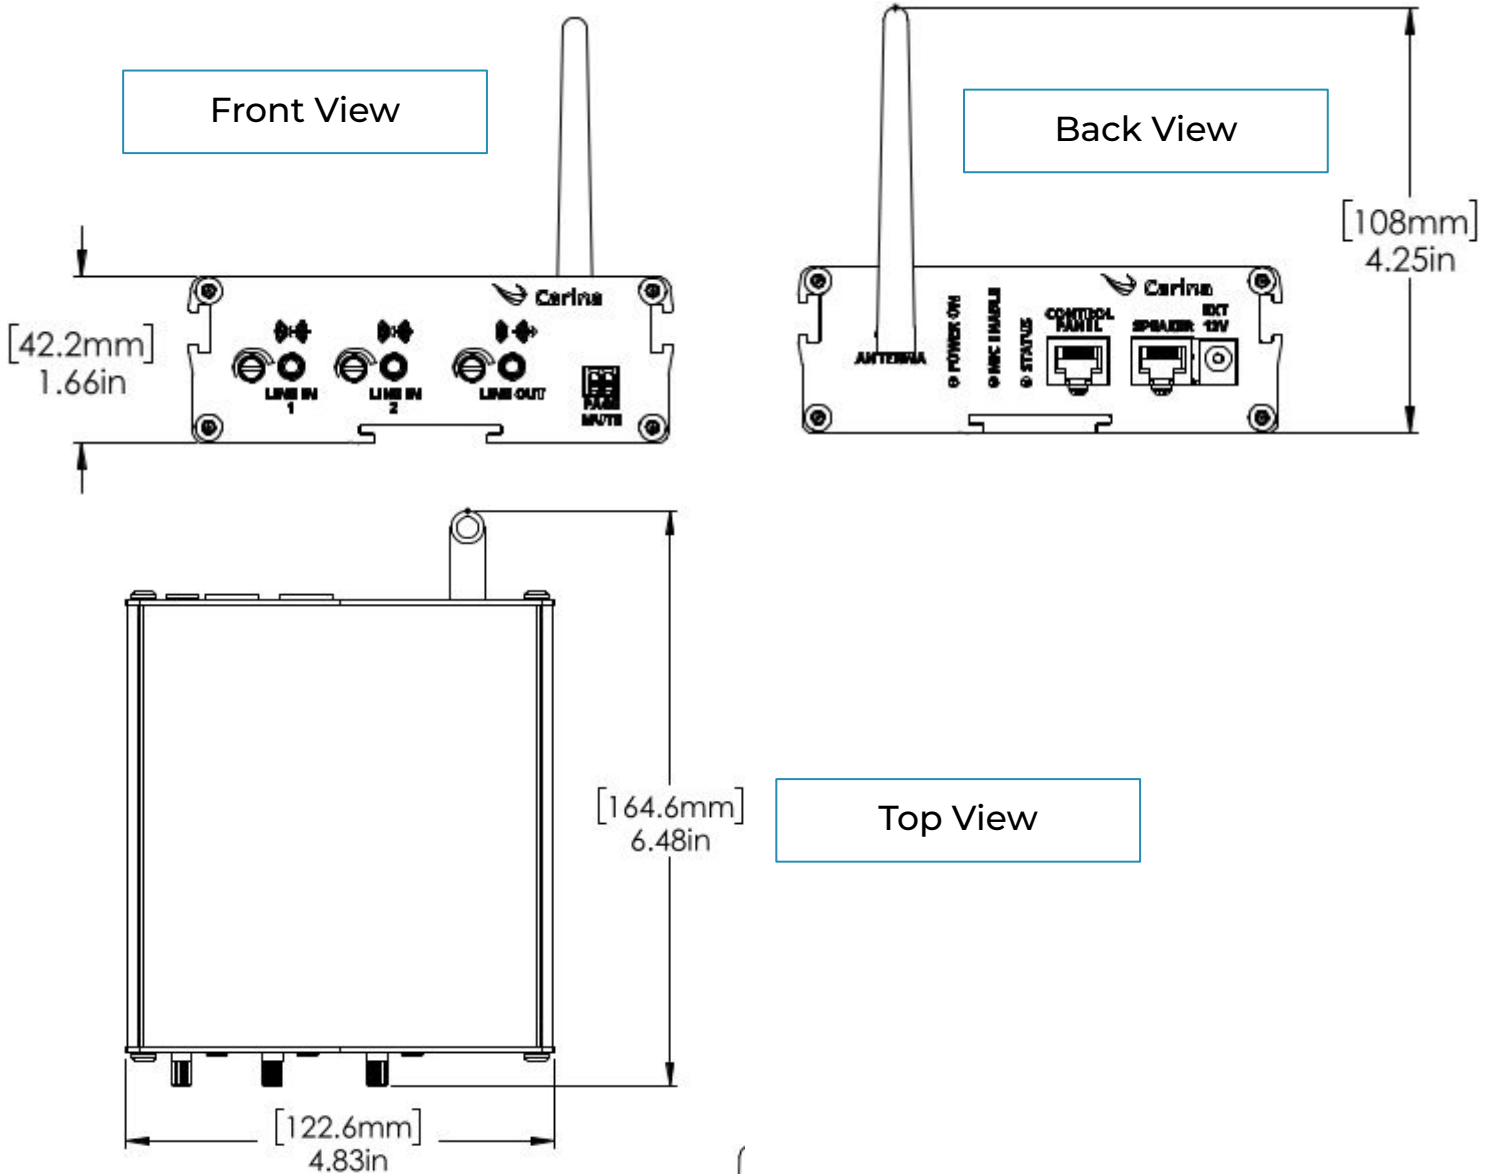

## Mixer

- Model No: WL-MIC-WIR-MXR-4CH-CAR
- Weight: 449 grams
- Construction: Aluminum extrusion with powder coated aluminum faceplate

Job Name:	Date:	Location:
Notes:		

Model No: WL-MIC-WIR-KIT-1-CAR

## Wall Plate

- Model No: WL-MIC-WIR-PLN-CAR
- Weight: 59 grams
- Construction: White ASA plastic
- Fits standard 1-gang box

Front View

Side View

Top View

Job Name:	Date:	Location:
Notes:		

Model No: WL-MIC-WIR-KIT-1-CAR