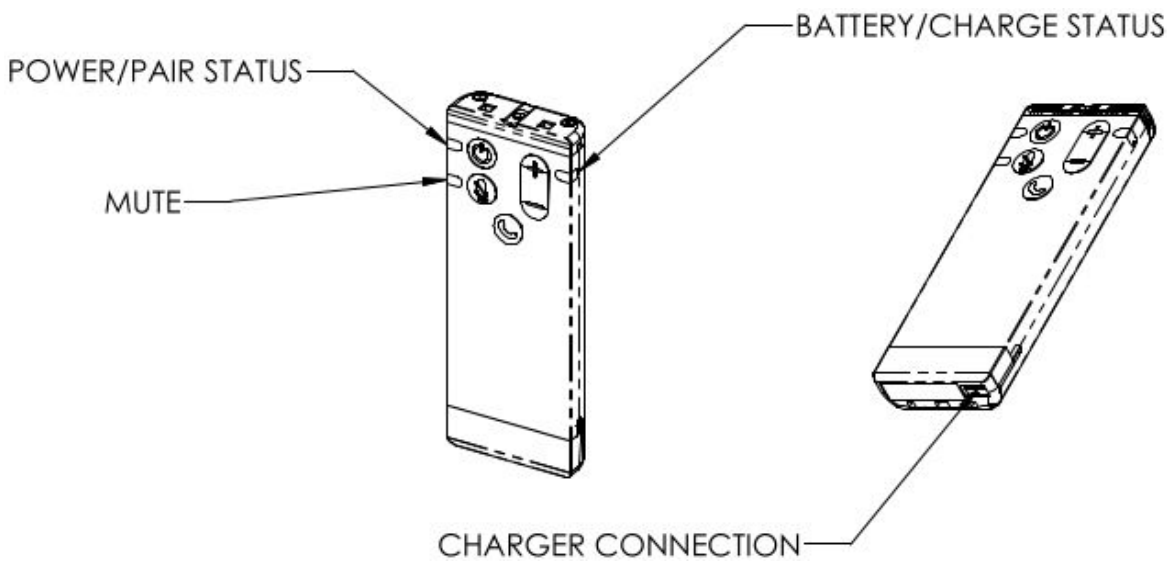

Model No: WL-MIC-WIR-KIT-1-CAR

Silver Microphone with Call Button

- Model No: WL-MIC-WIR-CB-SL-CAR
- Weight: 75 grams
- Construction: Anodized aluminum with white ASA plastic

Job Name:	Date:	Location:
Notes: