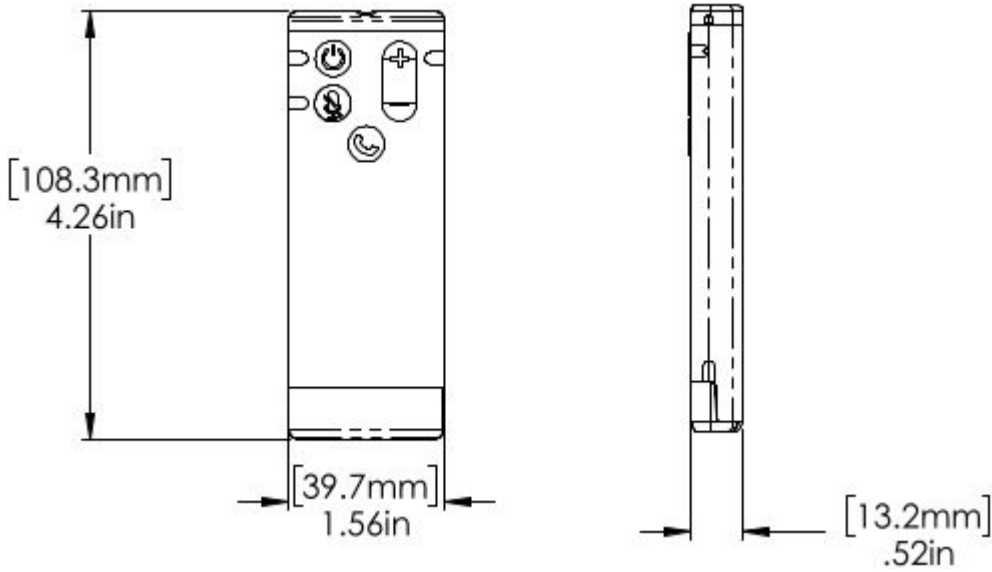

Model No: WL-MIC-WIR-KIT-1-CAR

Silver Microphone with Call Button

- Model No: WL-MIC-WIR-CB-SL-CAR
- Weight: 75 grams
- Construction: Anodized aluminum with white ASA plastic

Job Name:	Date:	Location:
Notes: