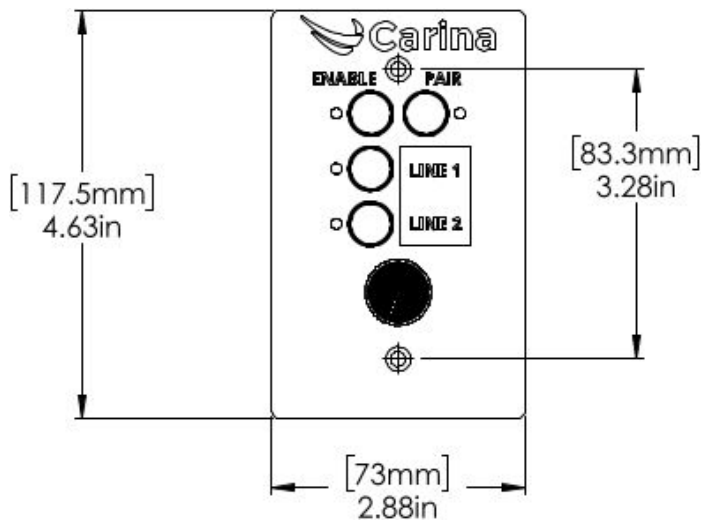

## Mixer

- Model No: WL-MIC-WIR-MXR-4CH-CAR
- Weight: 449 grams
- Construction: Aluminum extrusion with powder coated aluminum faceplate

Job Name:	Date:	Location:
Notes:		

Model No: WL-MIC-WIR-KIT-1-CAR

## Wall Plate

- Model No: WL-MIC-WIR-PLN-CAR
- Weight: 59 grams
- Construction: White ASA plastic
- Fits standard 1-gang box

Front View

Side View

Top View

Job Name:	Date:	Location:
Notes:		

Model No: WL-MIC-WIR-KIT-1-CAR