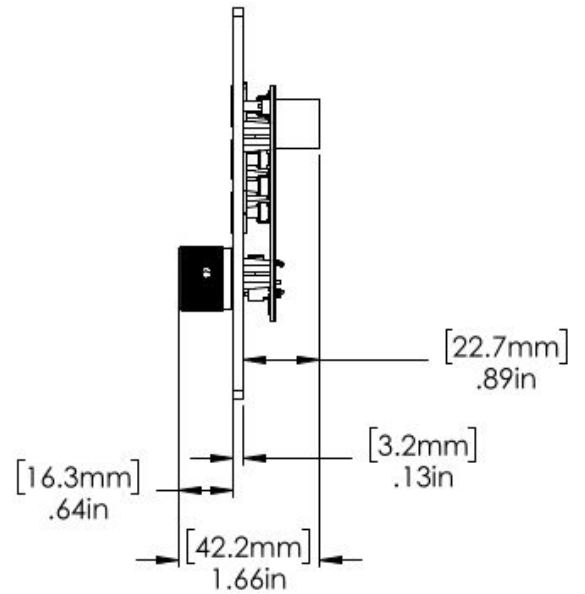

## Mixer

- Model No: WL-MIC-WIR-MXR-4CH-CAR
- Weight: 449 grams
- Construction: Aluminum extrusion with powder coated aluminum faceplate

Job Name:	Date:	Location:
Notes:		

Model No: WL-MIC-WIR-KIT-1-CAR

## Wall Plate

- Model No: WL-MIC-WIR-PLN-CAR
- Weight: 59 grams
- Construction: White ASA plastic
- Fits standard 1-gang box

Front View

Side View

Top View

Job Name:	Date:	Location:
Notes:		

Model No: WL-MIC-WIR-KIT-1-CAR