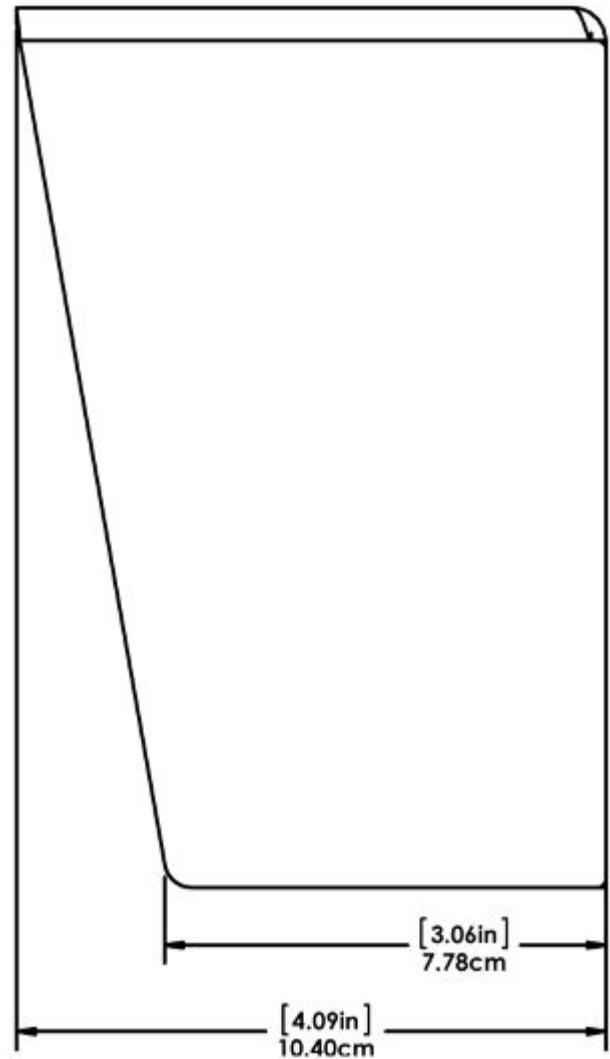

Model No: WL-IC-BKMT-SIP-OV-R

Specification Submittal

Dimensions

Side View

Side View with Weather Hood

Job Name:	Date:	Location:
Notes:		

Wahsega Outdoor Pedestal Intercom

Model No: WL-IC-BKMT-SIP-OV-R