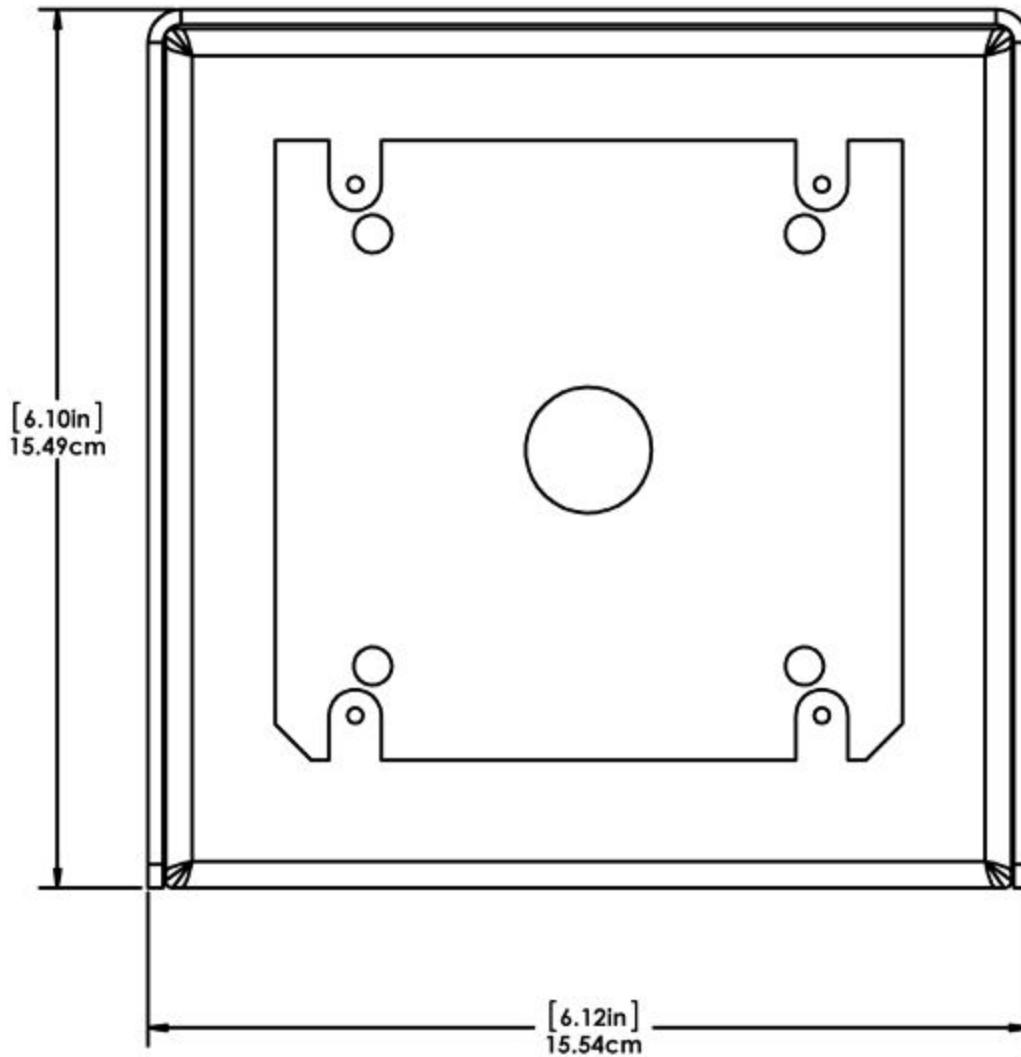

Job Name:	Date:	Location:
Notes:		

Wahsega Outdoor Pedestal Intercom

Model No: WL-IC-BKMT-SIP-OV-R

Specification Submittal

Dimensions

Front View with Weather Hood

Job Name:	Date:	Location:
Notes:		

Wahsega Outdoor Pedestal Intercom

Model No: WL-IC-BKMT-SIP-OV-R

Specification Submittal

Dimensions

Side View

Side View with Weather Hood

Job Name:	Date:	Location:
Notes:		

Wahsega Outdoor Pedestal Intercom

Model No: WL-IC-BKMT-SIP-OV-R