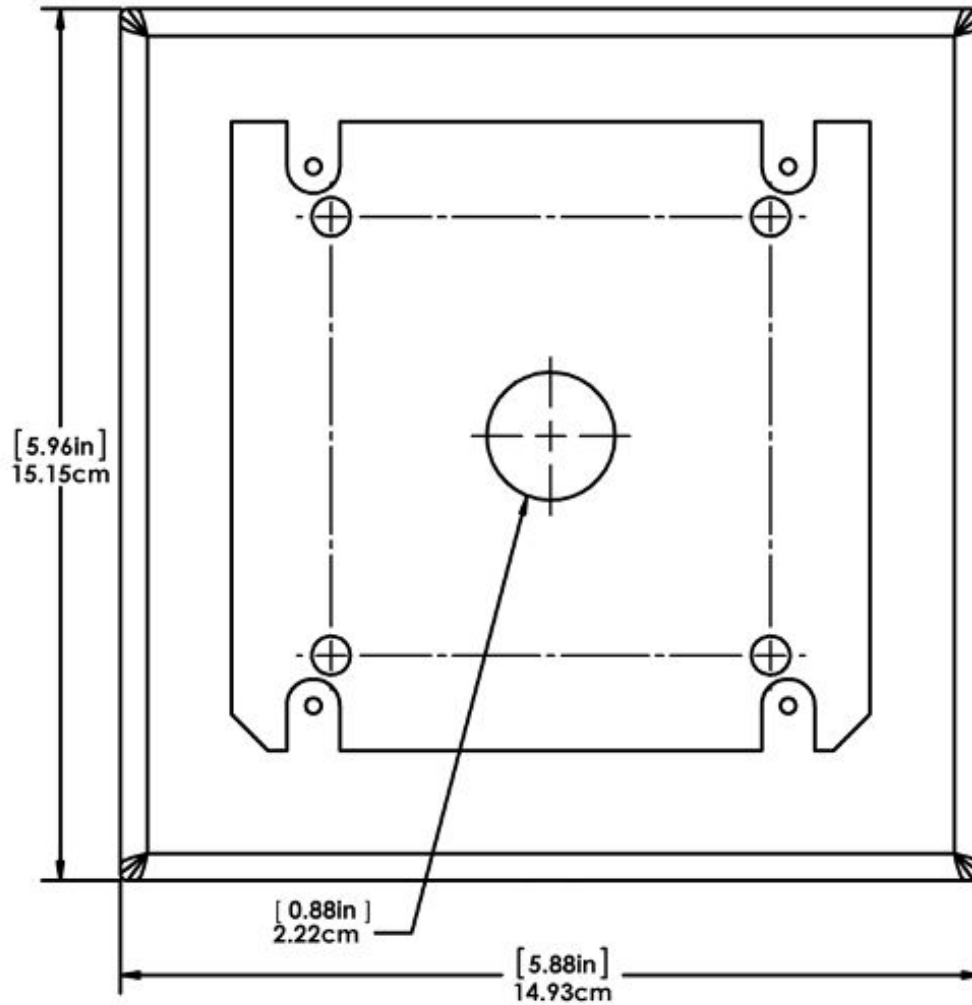

Wahsega Outdoor Pedestal Intercom

Model No: WL-IC-BKMT-SIP-OV-R

Specification Submittal

Dimensions

Front View

Job Name:	Date:	Location:
Notes: