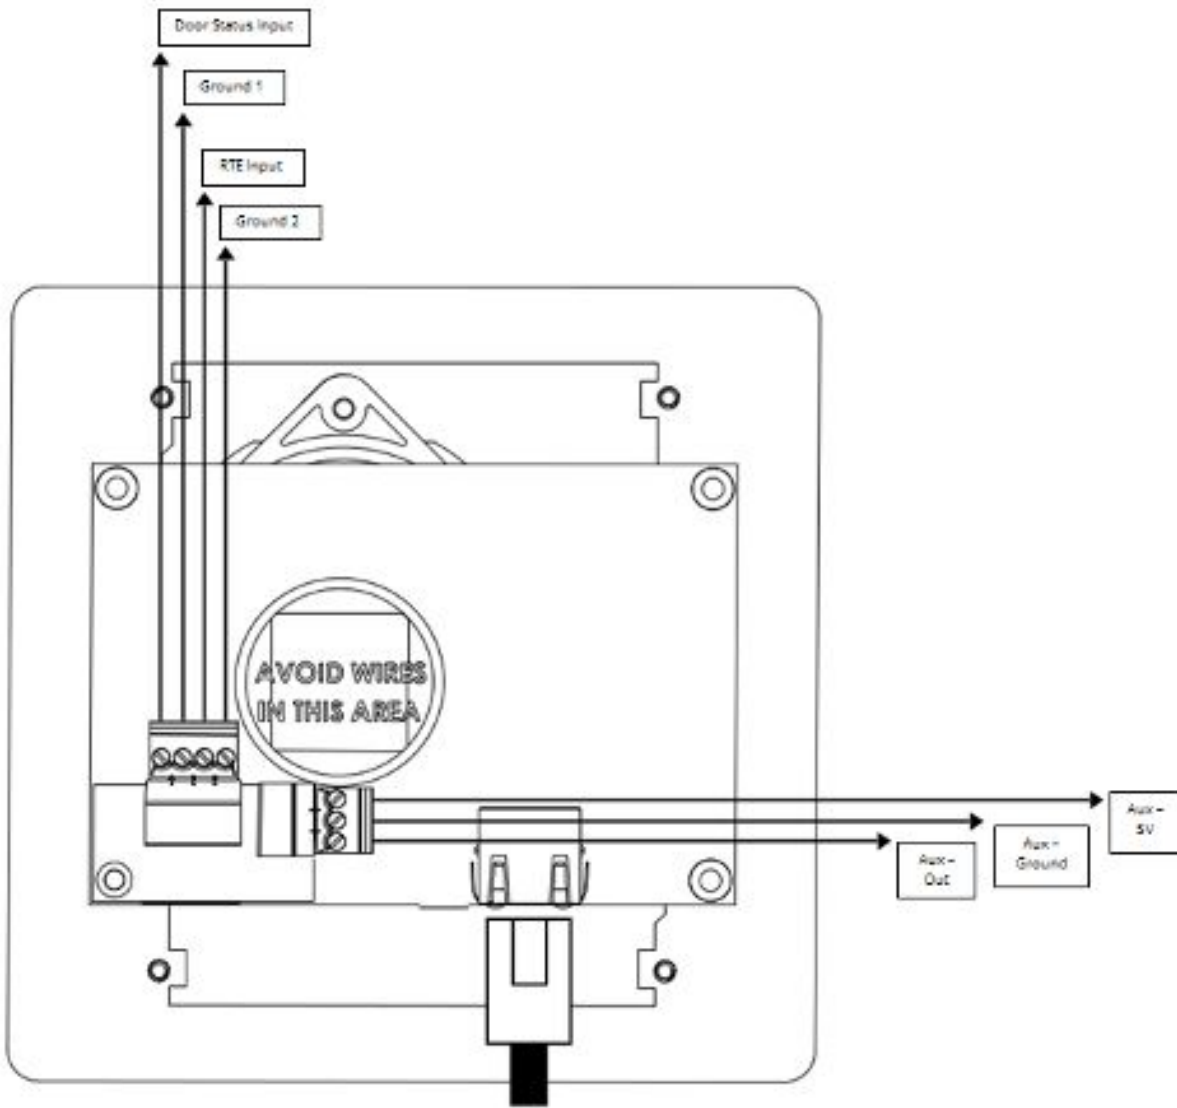

Note: Ethernet cable may only be connected through the rear conduit access for this model.

Key Features

- Fully configurable via web interface
- SIP Compliant
- PoE 802.3af power
- Environmental noise suppression
- Full-duplex audio with Acoustic Echo Cancellation (AEC)
- Peer-to-peer SIP capable
- Paging speaker function
- On-board relay for door latches
- Mic and speaker volume control
- IP65 weather protection (conformal coated internal circuitry)
- Optional weather hood
- Security screws included

Job Name:	Date:	Location:
Notes:		

Wahsega Outdoor Pedestal Intercom

Model No: WL-IC-BKMT-SIP-OV-R

Specification Submittal

Dimensions

Front View with Weather Hood

Job Name:	Date:	Location:
Notes:		

Wahsega Outdoor Pedestal Intercom

Model No: WL-IC-BKMT-SIP-OV-R

Specification Submittal

Dimensions

Side View

Side View with Weather Hood

Job Name:	Date:	Location:
Notes:		

Wahsega Outdoor Pedestal Intercom

Model No: WL-IC-BKMT-SIP-OV-R

Specification Submittal

Class 2 (PELV) Terminal Connections

Note: Ethernet cable can ONLY be installed in the orientation shown.

Job Name:	Date:	Location:
Notes:		