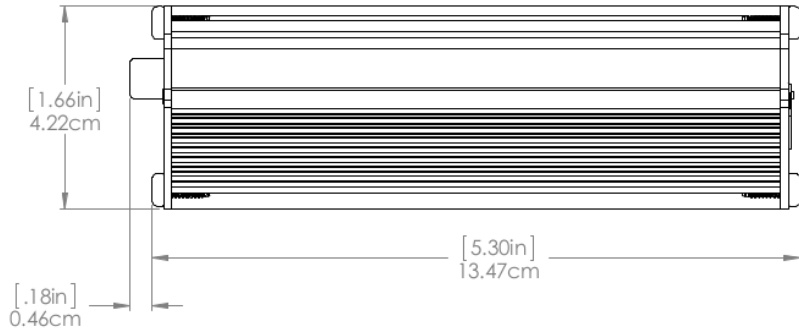

Job Name: Model Numbers: Date:

Location: Notes:

Specifications

- Ethernet: 10/100 Mbps
- Power Input: PoE 802.3af (or +9V to +16V DC input)
- Current Draw: <2W
- Impedance: 600Ω
- Max Cable Length: 100m (per standard)
- Temperature Range: -40°C to +60°C
- Output Trim Range (Web configurable): +4dBu to -10dBV nominal
- Form C (SPDT) Relay Contact Closure Rating: 3A max, 30VDC or 24VAC max
- Construction: Aluminum extrusion
- Regulatory Compliance: FCC Class A
- Dimensions: 1.66" H x 4.75" W x 5.30" D
- Warranty: 2 years limited

Job Name: Model Numbers: Date:

Location: Notes:

Dimensions

Front

Side

Rear

Job Name: Model Numbers: Date:

Location: Notes: