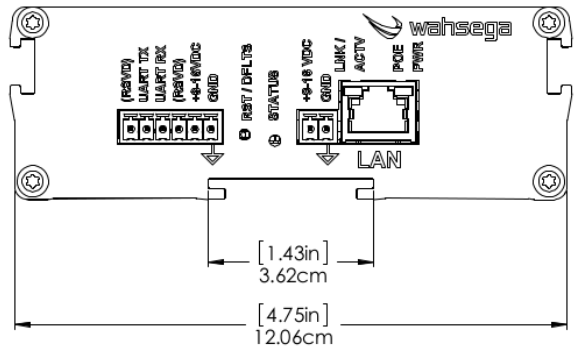

Job Name: Model Numbers: Date:

Location: Notes:

Specifications

- Ethernet: 10/100 Mbps
- Power Input: PoE 802.3af (or +9V to +16V DC input)
- Current Draw: <2W
- Impedance: 600Ω
- Max Cable Length: 100m (per standard)
- Temperature Range: -40°C to +60°C
- Output Trim Range (Web configurable): +4dBu to -10dBV nominal
- Form C (SPDT) Relay Contact Closure Rating: 3A max, 30VDC or 24VAC max
- Construction: Aluminum extrusion
- Regulatory Compliance: FCC Class A
- Dimensions: 1.66" H x 4.75" W x 5.30" D
- Warranty: 2 years limited

Model Numbers

Wahsega Labs	Zone	Controller	Channels	Options
WL	ZN	CTR	1CH	INF R
Wahsega Labs	Zone	Controller	1-CH = Single Channel 2-CH = 2-Channel	with InformaCast with Relay

WL-ZN-CTR-1CH-INF-R

Wahsega
Zone Controller
Single Channel
with InformaCast
and Relay

Job Name: Model Numbers: Date:

Location: Notes:

Dimensions

Front

Side

Rear

Job Name: Model Numbers: Date:

Location: Notes: