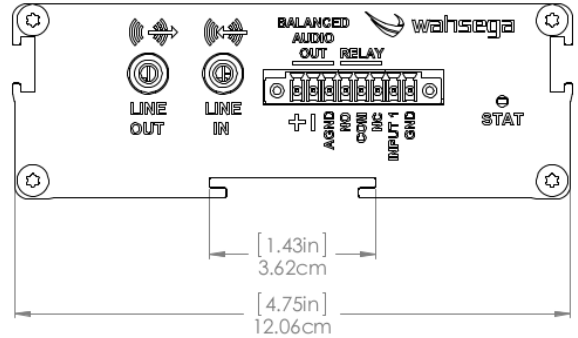

Job Name: Model Numbers: Date:

Location: Notes:

Specifications

- Ethernet: 10/100 Mbps
- Power Input: PoE 802.3af (or +9V to +16V DC input)
- Current Draw: <2W
- Impedance: 600Ω
- Max Cable Length: 100m (per standard)
- Temperature Range: -40°C to +60°C
- Output Trim Range (Web configurable): +4dBu to -10dBV nominal
- Form C (SPDT) Relay Contact Closure Rating: 3A max, 30VDC or 24VAC max
- Construction: Aluminum extrusion
- Regulatory Compliance: FCC Class A
- Dimensions: 1.66" H x 4.75" W x 5.30" D
- Warranty: 2 years limited

Model Numbers

Wahsega Labs	Zone	Controller	Channels	Options
WL	ZN	CTR	1CH	INF R
Wahsega Labs	Zone	Controller	1-CH = Single Channel 2-CH = 2-Channel	with InformaCast with Relay

WL-ZN-CTR-1CH-INF-R

Wahsega
Zone Controller
Single Channel
with InformaCast
and Relay

Job Name: Model Numbers: Date:

Location: Notes:

Dimensions

Front

Side

Rear

Job Name: Model Numbers: Date:

Location: Notes: